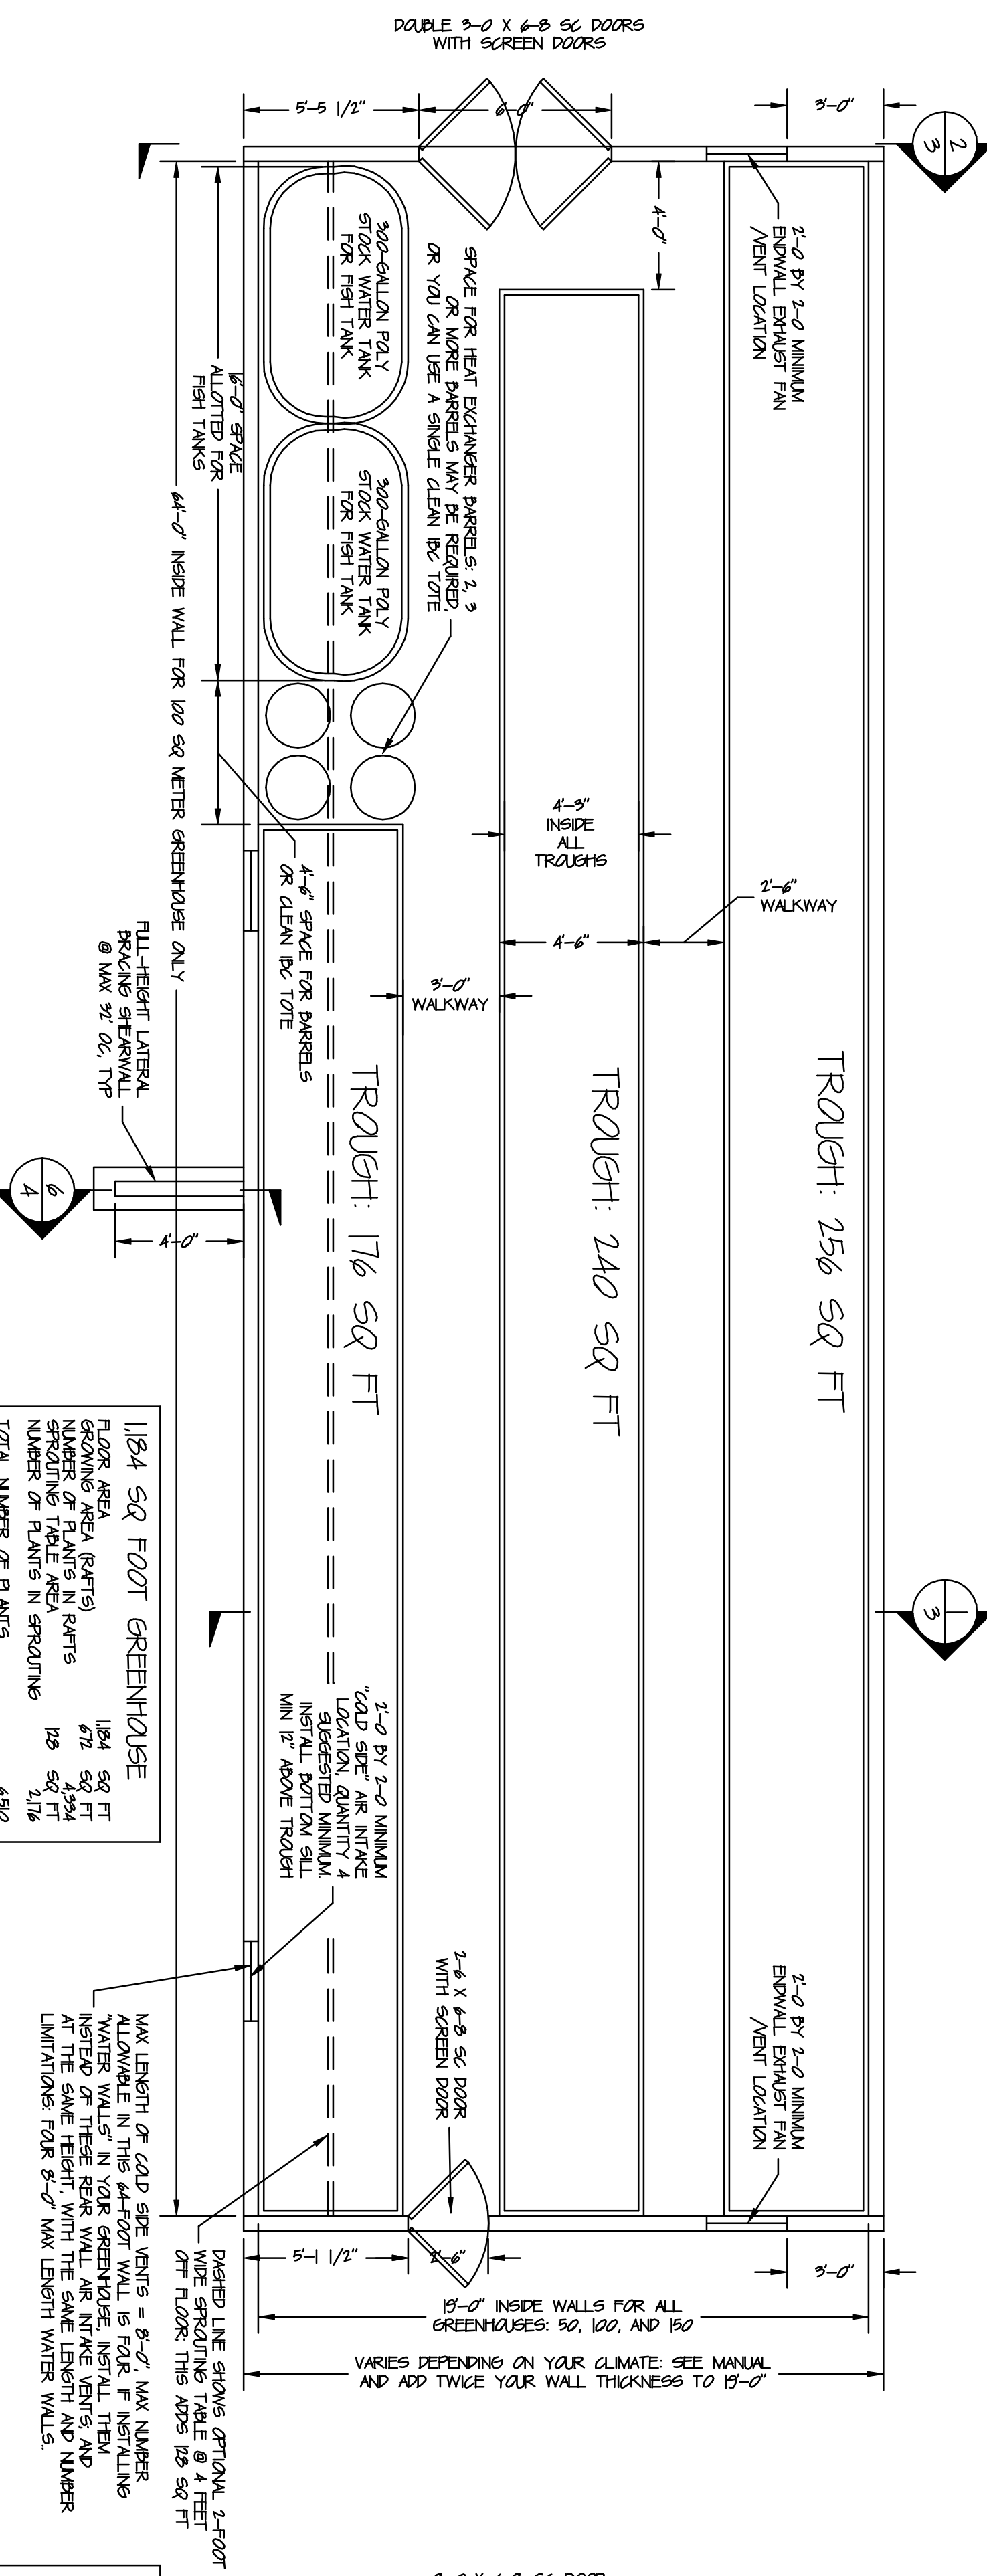

FLOOR PLAN  
1,176 SQUARE METER SOLAR GREENHOUSE  
SCALE: 1/4"=1'-0"

**NOTE: THIS MATERIAL COPYRIGHT**  
BY FRIENDLY AQUAPONICS, INC., 2515E POND AND TUNNAN  
1208-201, COPENHAGEN OR LEUNG PORTIONS OR EXCEPTS  
OF THIS MATERIAL WITHOUT EXPRESS WRITTEN  
PERMISSION FROM THE AUTHOR IS PROHIBITED BY LAW.

FLOOR PLAN  
1,184 SQUARE FOOT SOLAR GREENHOUSE  
SCALE: 1/4"=1'-0"

FLOOR PLAN  
592 SQUARE FOOT SOLAR GREENHOUSE  
SCALE: 1/4"=1'-0"