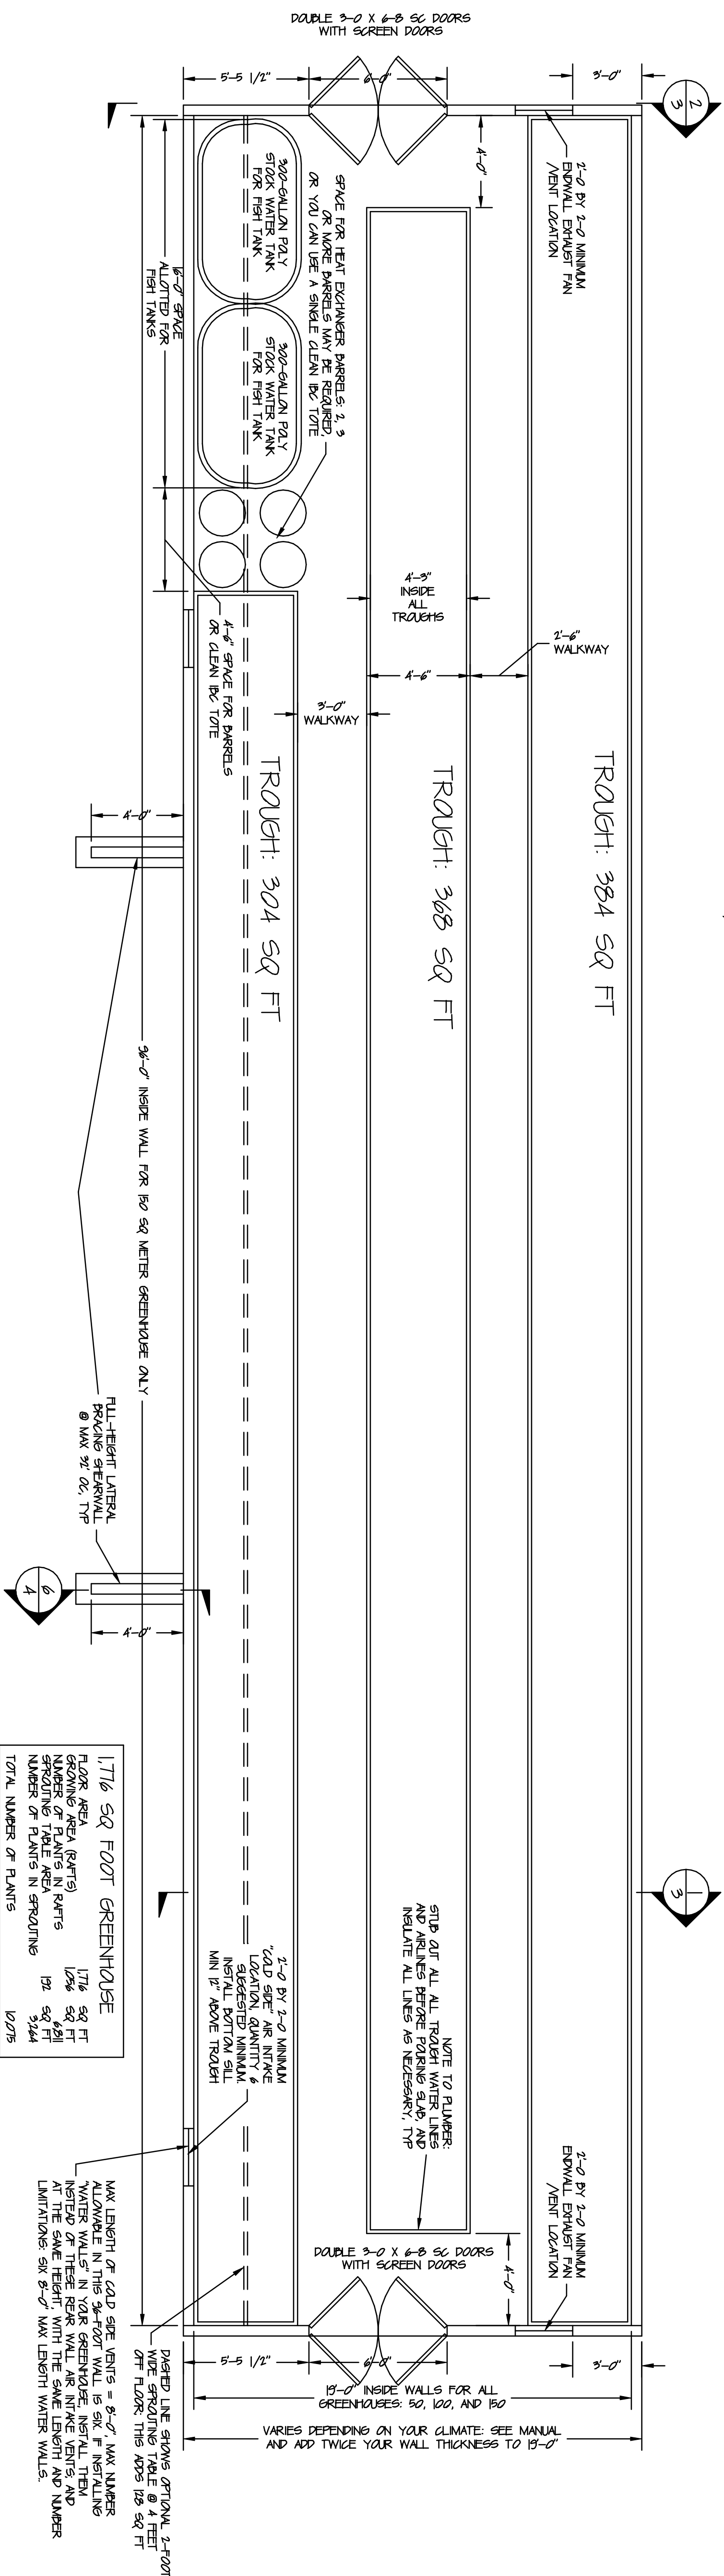

FLOOR PLAN  
1,176 SQUARE METER SOLAR GREENHOUSE  
SCALE: 1/4"=1'-0"

**NOTE: THIS MATERIAL COPYRIGHT**  
BY FRIENDLY AQUAPONICS, INC., 2515E POND AND TUNNAN  
1208-201, COPENHAGEN OR LEUNG PORTIONS OR EXCEPTS  
OF THIS MATERIAL WITHOUT EXPRESS WRITTEN  
PERMISSION FROM THE AUTHOR IS PROHIBITED BY LAW.

FLOOR PLAN  
1,184 SQUARE FOOT SOLAR GREENHOUSE  
SCALE: 1/4"=1'-0"

FLOOR PLAN  
592 SQUARE FOOT SOLAR GREENHOUSE  
SCALE: 1/4"=1'-0"